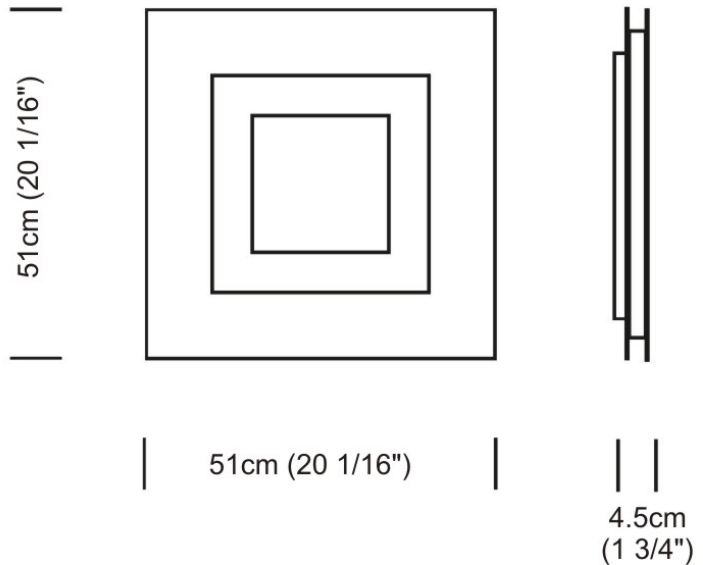

PROJECT	
TYPE	
NOTES	
QUANTITY	
DATE	

FLAT SURFACE

D82230-WHI

GENERAL

Series: Flat
Brand: Panzeri
Division: Design
Mounting Type: Surface
Mounting Location: Ceiling
Subcategory: Ambient

PHYSICAL

Shape: Square
Length (mm): 510
Length (in): 20 1/16
Width (mm): 510
Width (in): 20 1/16
Height (mm): 45
Height (in): 1 3/4
Light Distribution: Direct / Indirect
Weight (kg): 5.236
Weight (lbs): 11.54
Diffuser: Polycarbonate - Opal
Fixture Material: Metal

ELECTRICAL

Input Wattage Range: 30 - 49 W
Lamp Type: LED
Input Wattage (W): 48
Total Output Wattage (W): 46
Dimming: Non-Dimming / Phase Dimming (120Vac only) / 0-10V Dimming
Driver Included: Yes
Driver Location: Integrated
Driver Type: Constant Current - Universal
Driver Class: Class 2
Input Voltage (V): 120 - 277
Constant Current (mA): 350

LED

Color Temperature (°K): 3000
Max. Delivered Lumen (lm): 3202
Nominal Lumen (lm): 5700
CRI: >80 CRI
Efficiency (%): 56.175%
Lamp Life (hrs): 70000

OPTICAL

RATINGS AND CERTIFICATIONS

Certified By: CSA Certified to UL and CSA Standards
IP rating: IP40